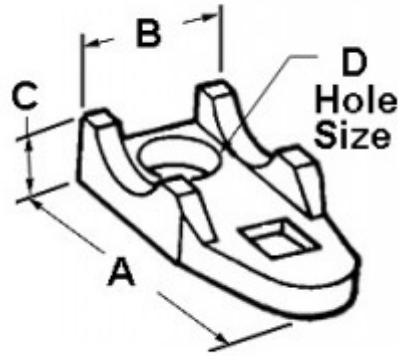

Clamp Back, Malleable Iron, Size 2 1/2 Inch

Provides space between conduit and mounting surface. For use with Malleable Iron or Aluminum straps.

[Download Photo](#)[Download Drawing](#)

Product details

Catalog Number:	947
UPC Number:	781747009470
Primary Materials:	Malleable Iron
Finish:	Zinc electro-plate
Trade Size:	2-1/2"
Unit Quantity:	2
Standard Package Quantity:	10

Dimensions

Trade Size:	2-1/2"
Dimensions A:	5-3/4
Dimensions B:	2-7/16
Dimensions C:	3/4
Dimensions D:	3/4

Certifications & Codes

UL File Number: E161206

UNSPSC: 31162906

UL Standard: UL-514B