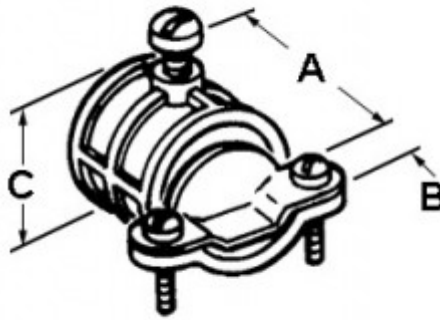

## Coupling, Combination, Zinc Die Cast

Used to join 1/2" EMT and up to two 14/2 and 12/2 Romex, Non-Metallic Cables. Two screw strap type for cable and a set screw type for EMT.

[Download Photo](#)[Download Drawing](#)

### Product details

<b>Catalog Number:</b>	280-DC
<b>UPC Number:</b>	781747092809
<b>Primary Materials:</b>	Zinc Die Cast
<b>Finish:</b>	Ball burnished for uniformed shine
<b>Trade Size:</b>	1/2"
<b>Unit Quantity:</b>	25
<b>Standard Package Quantity:</b>	100

### Dimensions

<b>Trade Size:</b>	1/2"
<b>Dimensions A:</b>	3/4
<b>Dimensions B:</b>	7/16
<b>Dimensions C:</b>	7/8