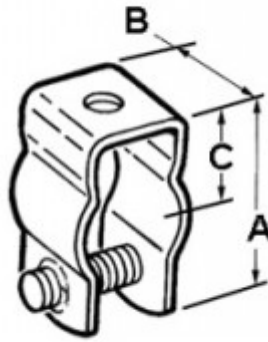

Hanger, Conduit, Steel, Bolt, Trade Size 0

To secure EMT or rigid conduit to threaded rod, insulator supports, or directly to mounting surface. Strap has integral threads. 50 lb Load Rating

[Download Photo](#)[Download Drawing](#)

Product details

Catalog Number:	2100
UPC Number:	781747021007
Primary Materials:	Steel
Finish:	Zinc electro-plate
Trade Size:	1/2"
Unit Quantity:	200
Standard Package Quantity:	100

Dimensions

Trade Size:	1/2"
Dimensions A:	1-3/4
Dimensions B:	7/8
Dimensions C:	7/8