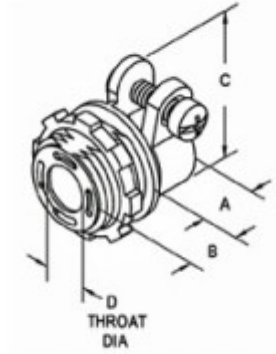

## Connector, Squeeze, Zinc Die Cast, Trade Size 1 1/4 Inch

Used to connect steel flexible metal conduit to box or enclosure.

[Download Photo](#)[Download Drawing](#)

### Product details

|                                   |                               |
|-----------------------------------|-------------------------------|
| <b>Catalog Number:</b>            | 412-DC2                       |
| <b>UPC Number:</b>                | 781747154125                  |
| <b>Primary Materials:</b>         | Zinc Die Cast                 |
| <b>Finish:</b>                    | Ball burnished, mirror smooth |
| <b>Trade Size:</b>                | 1-1/4"                        |
| <b>Unit Quantity:</b>             | 10                            |
| <b>Standard Package Quantity:</b> | 100                           |

### Dimensions

|                      |        |
|----------------------|--------|
| <b>Trade Size:</b>   | 1-1/4" |
| <b>Dimensions A:</b> | 1-5/16 |
| <b>Dimensions B:</b> | 11/16  |
| <b>Dimensions C:</b> | 2-1/4  |
| <b>Dimensions D:</b> | 1.24   |