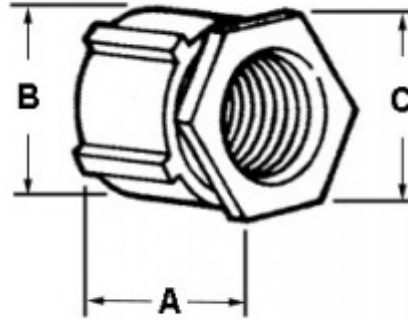

## Coupling, Conduit, Three-Piece, Malleable Iron, Size 1 1/2 Inch

Used to join two lengths of threaded rigid or IMC conduit.

[Download Photo](#)[Download Drawing](#)

### Product details

<b>Catalog Number:</b>	1125
<b>UPC Number:</b>	781747011251
<b>Primary Materials:</b>	Malleable Iron
<b>Finish:</b>	Zinc electro-plate
<b>Trade Size:</b>	1-1/2"
<b>Standard Package Quantity:</b>	20

### Dimensions

<b>Trade Size:</b>	1-1/2"
<b>Dimensions A:</b>	2
<b>Dimensions B:</b>	2-5/8
<b>Dimensions C:</b>	2-1/2