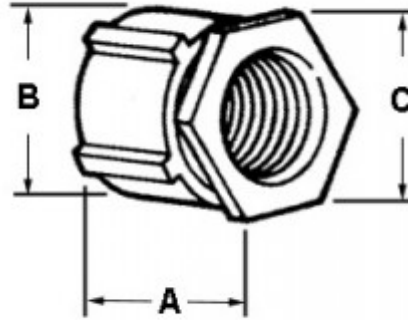

## Coupling, Conduit, Three-Piece, Malleable Iron, Size 1 1/4 Inch

Used to join two lengths of threaded rigid or IMC conduit.

[Download Photo](#)[Download Drawing](#)

### Product details

<b>Catalog Number:</b>	1124
<b>UPC Number:</b>	781747011244
<b>Primary Materials:</b>	Malleable Iron
<b>Finish:</b>	Zinc electro-plate
<b>Trade Size:</b>	1-1/4"
<b>Standard Package Quantity:</b>	25

### Dimensions

<b>Trade Size:</b>	1-1/4"
<b>Dimensions A:</b>	1-7/8
<b>Dimensions B:</b>	2-1/4
<b>Dimensions C:</b>	2-3/8