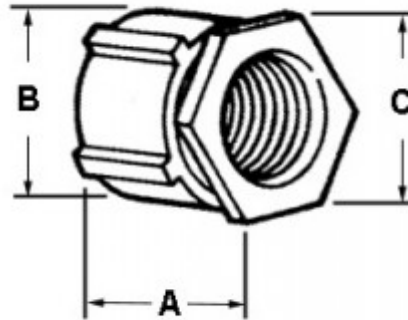

## Coupling, Conduit, Three-Piece, Malleable Iron, Size 1 Inch

Used to join two lengths of threaded rigid or IMC conduit.

[Download Photo](#)[Download Drawing](#)

### Product details

<b>Catalog Number:</b>	1123
<b>UPC Number:</b>	781747011237
<b>Primary Materials:</b>	Steel
<b>Finish:</b>	Zinc electro-plate
<b>Trade Size:</b>	1"
<b>Unit Quantity:</b>	5
<b>Standard Package Quantity:</b>	50

### Dimensions

<b>Trade Size:</b>	1"
<b>Dimensions A:</b>	1-9/16
<b>Dimensions B:</b>	1-15/16
<b>Dimensions C:</b>	1-15/16