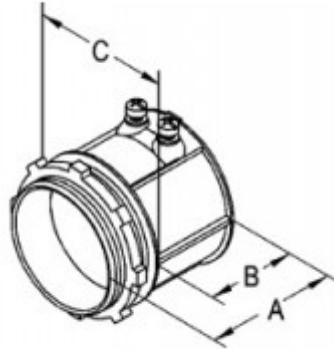

## Connector, Set Screw, Zinc Die Cast, Size 4 Inch

Used to secure to box or enclosure.

[Download Photo](#)[Download Drawing](#)

### Product details

<b>Catalog Number:</b>	239-DC2
<b>UPC Number:</b>	781747152398
<b>Primary Materials:</b>	Zinc Die Cast
<b>Finish:</b>	Ball burnished, mirror smooth
<b>Trade Size:</b>	4"
<b>Standard Package Quantity:</b>	6

### Dimensions

<b>Trade Size:</b>	4"
<b>Dimensions A:</b>	3.69
<b>Dimensions B:</b>	2.69
<b>Dimensions C:</b>	5