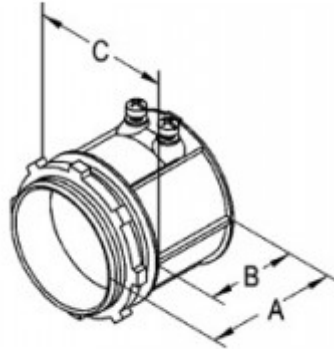

## Connector, Set Screw, Zinc Die Cast, Size 3-1/2 Inch

Used to secure to box or enclosure.

[Download Photo](#)[Download Drawing](#)

### Product details

<b>Catalog Number:</b>	238-DC2
<b>UPC Number:</b>	781747152381
<b>Primary Materials:</b>	Zinc Die Cast
<b>Finish:</b>	Ball burnished, mirror smooth
<b>Trade Size:</b>	3-1/2"
<b>Standard Package Quantity:</b>	6

### Dimensions

<b>Trade Size:</b>	3-1/2"
<b>Dimensions A:</b>	3.56
<b>Dimensions B:</b>	2.56
<b>Dimensions C:</b>	4.5