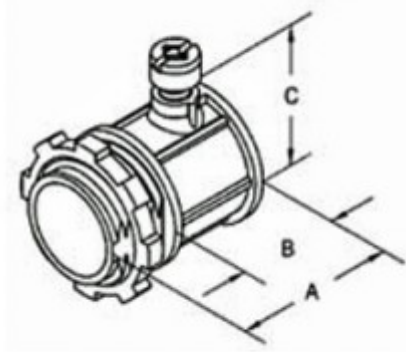

## Connector, Set Screw, Zinc Die Cast, Size 1-1/4 Inch

Used to secure EMT to box or enclosure.

[Download Photo](#)[Download Drawing](#)

### Product details

|                                   |                               |
|-----------------------------------|-------------------------------|
| <b>Catalog Number:</b>            | 233-DC2                       |
| <b>UPC Number:</b>                | 781747152336                  |
| <b>Primary Materials:</b>         | Zinc Die Cast                 |
| <b>Finish:</b>                    | Ball burnished, mirror smooth |
| <b>Trade Size:</b>                | 1-1/4"                        |
| <b>Unit Quantity:</b>             | 10                            |
| <b>Standard Package Quantity:</b> | 100                           |

### Dimensions

|                      |        |
|----------------------|--------|
| <b>Trade Size:</b>   | 1-1/4" |
| <b>Dimensions A:</b> | 2      |
| <b>Dimensions B:</b> | 1.38   |
| <b>Dimensions C:</b> | 1.88   |