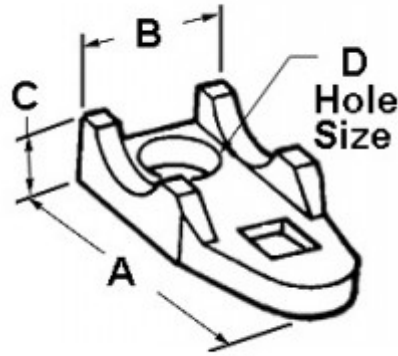

## Clamp Back, Malleable Iron, Size 1 1/4 Inch.

Provides space between conduit and mounting surface. For use with Malleable Iron or Aluminum straps.

[Download Photo](#)
[Download Drawing](#)

### Product details

<b>Catalog Number:</b>	944
<b>UPC Number:</b>	781747009449
<b>Primary Materials:</b>	Malleable Iron
<b>Finish:</b>	Zinc electro-plate
<b>Trade Size:</b>	1-1/4"
<b>Unit Quantity:</b>	20
<b>Standard Package Quantity:</b>	100

### Dimensions

<b>Trade Size:</b>	1-1/4"
<b>Dimensions A:</b>	3-1/2
<b>Dimensions B:</b>	1-7/8
<b>Dimensions C:</b>	3/4
<b>Dimensions D:</b>	1/2