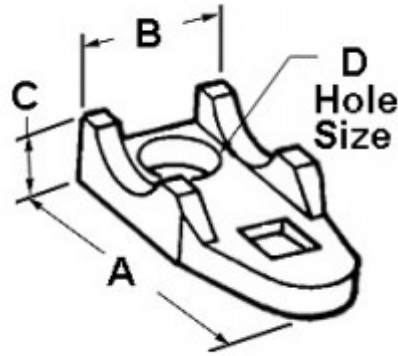

## Clamp Back, Malleable Iron, Size 3/4 Inch

Provides space between conduit and mounting surface. For use with Malleable Iron or Aluminum straps.

[Download Photo](#)[Download Drawing](#)

### Product details

<b>Catalog Number:</b>	942
<b>UPC Number:</b>	781747009425
<b>Primary Materials:</b>	Malleable Iron
<b>Finish:</b>	Zinc electro-plate
<b>Trade Size:</b>	3/4"
<b>Unit Quantity:</b>	50
<b>Standard Package Quantity:</b>	250

### Dimensions

<b>Trade Size:</b>	3/4"
<b>Dimensions A:</b>	2-3/8
<b>Dimensions B:</b>	1-1/16
<b>Dimensions C:</b>	1/2
<b>Dimensions D:</b>	7/16