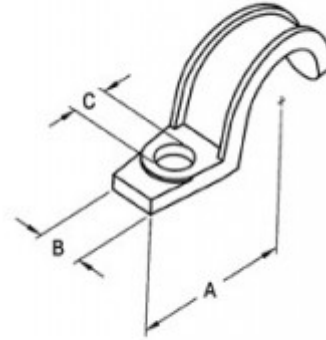

Strap, One Hole, Malleable Iron, Size 2 1/2 Inch

Used to support EMT to mounting surface.

[Download Photo](#)[Download Drawing](#)

Product details

Catalog Number:	907
UPC Number:	781747009074
Primary Materials:	Malleable Iron
Finish:	Zinc electro-plate
Trade Size:	2-1/2"
Standard Package Quantity:	25

Dimensions

Trade Size:	2-1/2"
Dimensions A:	3-15/16
Dimensions B:	1-1/4
Dimensions C:	9/16

Certifications & Codes

UL File Number: E161206 cULus

CSA File Number: LR39354

UNSPSC: 31162906

UL Standard: UL-514B