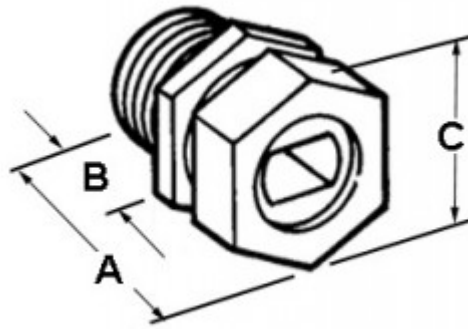

## Service Entrance, Cable Connector, Zinc Die Cast, Grommet Opening Size .560 x .950 Inch

Compression type connector which provides watertight seal around service entrance cable.

[Download Photo](#)[Download Drawing](#)

### Product details

<b>Catalog Number:</b>	764-3
<b>UPC Number:</b>	781747764300
<b>Primary Materials:</b>	Zinc Die Cast
<b>Finish:</b>	Ball burnished, mirror smooth
<b>Trade Size:</b>	1-1/4"
<b>Unit Quantity:</b>	5
<b>Standard Package Quantity:</b>	50

### Dimensions

<b>Trade Size:</b>	1-1/4"
<b>Dimensions A:</b>	1-15/16
<b>Dimensions B:</b>	5/8
<b>Dimensions C:</b>	1-7/8