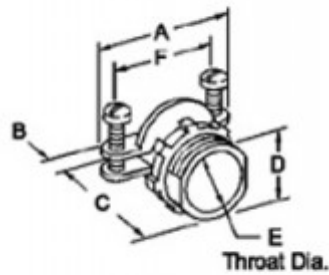

## Connector, Strap, Two Screw, Zinc Die Cast, Round Cable, Size K.O. 2 Inch.

Used to connect single round service entrance cable to box or enclosure.

[Download Photo](#)[Download Drawing](#)

### Product details

<b>Catalog Number:</b>	666-DC2
<b>UPC Number:</b>	781747156662
<b>Primary Materials:</b>	Zinc Die Cast
<b>Finish:</b>	Ball burnished, mirror smooth
<b>Trade Size:</b>	2"
<b>Standard Package Quantity:</b>	25

### Dimensions

<b>Trade Size:</b>	2"
<b>Dimensions A:</b>	3-5/32
<b>Dimensions B:</b>	19/32
<b>Dimensions C:</b>	25/32
<b>Dimensions D:</b>	2-11/32
<b>Dimensions E:</b>	2-1/16
<b>Dimensions F:</b>	2-9/16