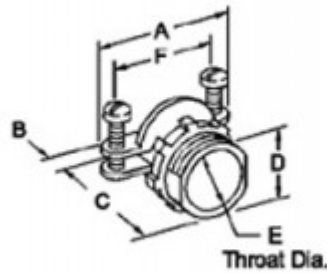

## Connector, Strap, Two Screw, Zinc Die Cast, Round Cable, Size K.O. 3/4 Inch.

Used to connect single round service entrance cable to box or enclosure.

[Download Photo](#)
[Download Drawing](#)

### Product details

<b>Catalog Number:</b>	660-DC2
<b>UPC Number:</b>	781747156600
<b>Primary Materials:</b>	Zinc Die Cast
<b>Finish:</b>	Ball burnished, mirror smooth
<b>Trade Size:</b>	3/4"
<b>Unit Quantity:</b>	25
<b>Standard Package Quantity:</b>	250

### Dimensions

<b>Trade Size:</b>	3/4"
<b>Dimensions A:</b>	1-5/8
<b>Dimensions B:</b>	1/2
<b>Dimensions C:</b>	5/8
<b>Dimensions D:</b>	1.025
<b>Dimensions E:</b>	0.812
<b>Dimensions F:</b>	1-1/4