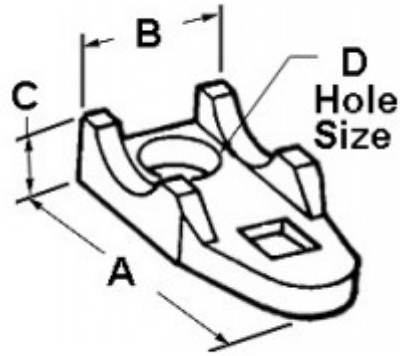

## Clamp Back, Malleable Iron, Size 1/2 Inch

Provides space between conduit and mounting surface. For use with Malleable Iron or Aluminum straps.

[Download Photo](#)[Download Drawing](#)

### Product details

<b>Catalog Number:</b>	941
<b>UPC Number:</b>	781747009418
<b>Primary Materials:</b>	Malleable Iron
<b>Finish:</b>	Zinc electro-plate
<b>Trade Size:</b>	1/2"
<b>Unit Quantity:</b>	50
<b>Standard Package Quantity:</b>	250

### Dimensions

<b>Trade Size:</b>	1/2"
<b>Dimensions A:</b>	2-1/16
<b>Dimensions B:</b>	1
<b>Dimensions C:</b>	1/2
<b>Dimensions D:</b>	3/8