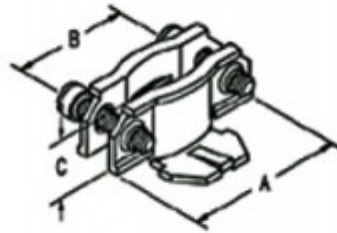

## Connector, Clamp Type, Two-Piece, Steel, Size K.O. 1/2 Inch

Used to connect non-metallic cable to box or enclosure, locknut not required.

[Download Photo](#)[Download Drawing](#)

### Product details

<b>Catalog Number:</b>	642
<b>UPC Number:</b>	781747006424
<b>Primary Materials:</b>	Steel
<b>Finish:</b>	Zinc electro-plate
<b>Trade Size:</b>	1/2"
<b>Unit Quantity:</b>	100
<b>Standard Package Quantity:</b>	1000

### Dimensions

<b>Trade Size:</b>	1/2"
<b>Dimensions A:</b>	1-7/8
<b>Dimensions B:</b>	1.43