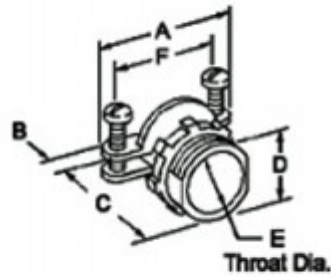

## Connector, Strap, Two Screw, Zinc Die Cast, Oval Cable, Size K.O. 1/2 Inch

For connecting nonmetallic cable to box or enclosure. It can be used for one or two cables. Suitable for use with 18/3 to 12/3 SJO Cord.

[Download Photo](#)
[Download Drawing](#)

### Product details

<b>Catalog Number:</b>	650-DC2
<b>UPC Number:</b>	781747156501
<b>Primary Materials:</b>	Zinc Die Cast
<b>Finish:</b>	Ball burnished, mirror smooth
<b>Trade Size:</b>	3/8"
<b>Unit Quantity:</b>	100
<b>Standard Package Quantity:</b>	1000

### Dimensions

<b>Trade Size:</b>	3/8"
<b>Dimensions A:</b>	1-5/16
<b>Dimensions B:</b>	3/8
<b>Dimensions C:</b>	3/8
<b>Dimensions D:</b>	13/16
<b>Dimensions E:</b>	0.625
<b>Dimensions F:</b>	15/16