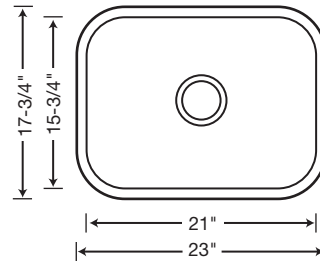

**BLANCO STELLAR™
LAUNDRY SINK**

18 GAUGE • 304 SERIES • 18/10 CHROME-NICKEL

Transform your laundry room into a work of art. Created with premium 18 gauge stainless steel, our hardworking laundry sinks feature an extra deep bowl for soaking, scrubbing or hand washing delicates. Shown with BLANCO HILAND™ faucet in stainless steel.

SINGLE BOWL

441398 Depth = 12"

► Great complement to our BLANCO STELLAR™ series! See page 55-57.