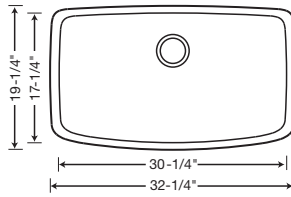

NEW 441611 Cinder

Depth = 9-1/2"

CUSTOM ACCESSORIES

NEW 441655
Stainless
Steel Grid

NEW 230972
Cutting Board
(slides on
countertop)

441612
Biscotti

441613
Café Brown

441611
Cinder