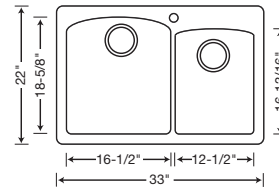

DUAL DECK DESIGN

441216 Biscotti

Depth = 9-1/2"/8"

440216
White

440217
Biscuit

441216
Biscotti

440213
Café Brown

441283
Truffle