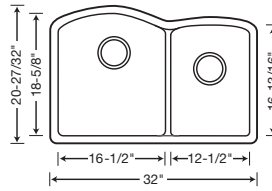

TRUE UNDERMOUNT DESIGN

441284 Truffle

Depth = 9-1/2"/8"

CUSTOM ACCESSORIES

220998
Stainless Steel
Grid

220999
Stainless Steel
Grid

440492
Stainless Steel
Colander

440228
Cutting Board
Fits Drop-In
Sink Only