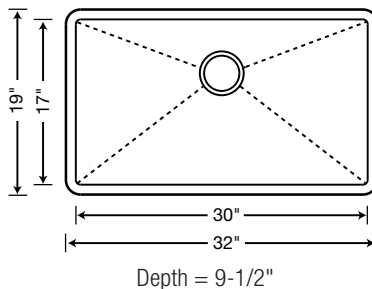

CUSTOM ACCESSORIES