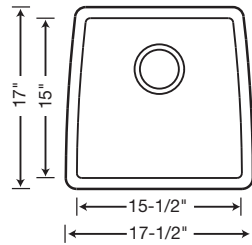

440078 Café Brown

Depth = 9"

**CUSTOM ACCESSORIES**

222466  
Stainless  
Steel Grid

514015  
Stainless  
Steel Colander

440081  
White

440080  
Biscuit

441224  
Biscotti