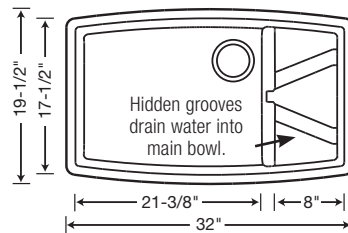

CUSTOM ACCESSORIES