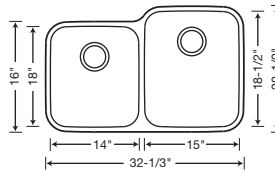

1-3/4 BOWL

441023 Depth = 9"7/8"

CUSTOM ACCESSORIES

515300
Stainless
Steel Grid

515297
Stainless
Steel Grid

**1-3/4 BOWL
REVERSE**

441261 Depth = 7"9/8"

1.6 BOWL

441022 Depth = 9"7/8"

CUSTOM ACCESSORY

515298
Stainless
Steel Grid

**1.6 BOWL
REVERSE**

441262 Depth = 7"9/8"

STAINLESS STEEL SINK GRIDS

Our durable stainless steel sink grids are custom designed to protect the finish of your stainless sink from dishes and utensils. Grids sit on the sink bottom on non-skid protective feet allowing water to drain below dishes.