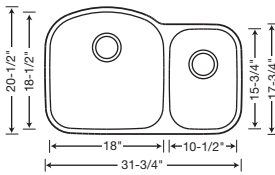

1-3/4 BOWL

441023 Depth = 9"7/8"

CUSTOM ACCESSORIES

515300
Stainless
Steel Grid

515297
Stainless
Steel Grid

**1-3/4 BOWL
REVERSE**

441261 Depth = 7"9/8"

1.6 BOWL

441022 Depth = 9"7/8"

CUSTOM ACCESSORY

515298
Stainless
Steel Grid

**1.6 BOWL
REVERSE**

441262 Depth = 7"9/8"

STAINLESS STEEL SINK GRIDS

Our durable stainless steel sink grids are custom designed to protect the finish of your stainless sink from dishes and utensils. Grids sit on the sink bottom on non-skid protective feet allowing water to drain below dishes.