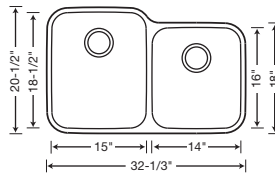

1-3/4 BOWL

441023 Depth = 9"7/8"

CUSTOM ACCESSORIES

515300
Stainless
Steel Grid

515297
Stainless
Steel Grid

**1-3/4 BOWL
REVERSE**

441261 Depth = 7"9/8"

1.6 BOWL

441022 Depth = 9"7/8"

CUSTOM ACCESSORY

515298
Stainless
Steel Grid

**1.6 BOWL
REVERSE**

441262 Depth = 7"9/8"

STAINLESS STEEL SINK GRIDS

Our durable stainless steel sink grids are custom designed to protect the finish of your stainless sink from dishes and utensils. Grids sit on the sink bottom on non-skid protective feet allowing water to drain below dishes.