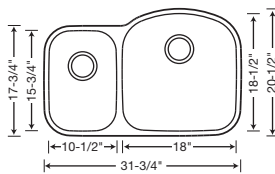

1-3/4 BOWL

441023 Depth = 9"7/8"

CUSTOM ACCESSORIES

515300
Stainless
Steel Grid

515297
Stainless
Steel Grid

**1-3/4 BOWL
REVERSE**

441261 Depth = 7"9/8"

1.6 BOWL

441022 Depth = 9"7/8"

CUSTOM ACCESSORY

515298
Stainless
Steel Grid

**1.6 BOWL
REVERSE**

441262 Depth = 7"9/8"

STAINLESS STEEL SINK GRIDS

Our durable stainless steel sink grids are custom designed to protect the finish of your stainless sink from dishes and utensils. Grids sit on the sink bottom on non-skid protective feet allowing water to drain below dishes.