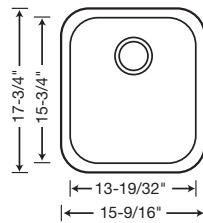

440158 Depth = 10"

**CUSTOM ACCESSORIES**

440492  
Stainless  
Steel Colander

221027  
Mesh  
Colander

440247 Depth = 7"

510889  
Colander

220991  
Stainless  
Steel Grid

440237 Depth = 8"

**BLANCO  
SUPREME™  
SERIES  
3/4 BOWL**

440247 Depth = 7"

**CUSTOM ACCESSORIES**

**BLANCO  
SUPREME™  
SERIES  
SINGLE BOWL**

440237 Depth = 8"

**CUSTOM ACCESSORIES**

**BLANCO  
WAVE PLUS™  
SINGLE BOWL**