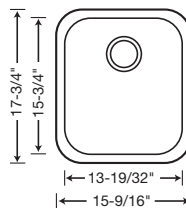

440158 Depth = 10"

**CUSTOM ACCESSORIES**

440492  
Stainless  
Steel Colander

221027  
Mesh  
Colander

440247 Depth = 7"

510889  
Colander

220991  
Stainless  
Steel Grid

440237 Depth = 8"

220993  
Stainless  
Steel Grid

221019  
Stainless  
Steel Grid

517666  
CAPFLOW™  
Drain Cover

**BLANCO  
INDIVIDUAL  
UNDERMOUNTS**

**18 GAUGE • 304 SERIES • 18/10 CHROME-NICKEL**

Create a customized look that reflects your style. Ideal for your bar, prep area or your boat, these bar sinks feature generous bowl sizes and an unmatched attention to detail. With our smooth polished finish, you'll also enjoy an easy-to-clean surface. Shown with BLANCO ALTA™ COMPACT faucet in satin nickel.

**BLANCO  
SUPREME™  
SERIES  
3/4 BOWL**

440247 Depth = 7"

**CUSTOM ACCESSORIES**

**BLANCO  
SUPREME™  
SERIES  
SINGLE BOWL**

440237 Depth = 8"

**CUSTOM ACCESSORIES**

**BLANCO  
WAVE PLUS™  
SINGLE BOWL**

440165 Depth = 6-3/4"

**CUSTOM ACCESSORIES**

LIMITED LIFETIME WARRANTY