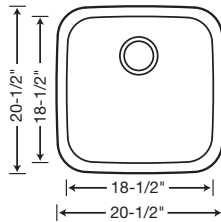

440158 Depth = 10"

**CUSTOM ACCESSORIES**

440492  
Stainless  
Steel Colander

221027  
Mesh  
Colander

440247 Depth = 7"

510889  
Colander

220991  
Stainless  
Steel Grid

440237 Depth = 8"

**BLANCO  
SUPREME™  
SERIES  
3/4 BOWL**

440247 Depth = 7"

**CUSTOM ACCESSORIES**

**BLANCO  
SUPREME™  
SERIES  
SINGLE BOWL**

440237 Depth = 8"

**CUSTOM ACCESSORIES**

**BLANCO  
WAVE PLUS™  
SINGLE BOWL**