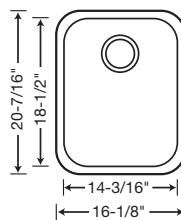

440158 Depth = 10"

**CUSTOM ACCESSORIES**

440492  
Stainless  
Steel Colander

221027  
Mesh  
Colander

440247 Depth = 7"

510889  
Colander

220991  
Stainless  
Steel Grid

440237 Depth = 8"

**BLANCO  
SUPREME™  
SERIES  
3/4 BOWL**

440247 Depth = 7"

**CUSTOM ACCESSORIES**

**BLANCO  
SUPREME™  
SERIES  
SINGLE BOWL**

440237 Depth = 8"

**CUSTOM ACCESSORIES**

**BLANCO  
WAVE PLUS™  
SINGLE BOWL**