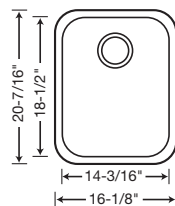

**BLANCO  
SUPREME™  
SERIES  
3/4 BOWL**

440247 Depth = 7"

**CUSTOM ACCESSORIES**

**BLANCO  
SUPREME™  
SERIES  
SINGLE BOWL**

440237 Depth = 8"

**CUSTOM ACCESSORIES**

**BLANCO  
WAVE PLUS™  
SINGLE BOWL**

440165 Depth = 6-3/4"

**CUSTOM ACCESSORIES**

LIMITED LIFETIME WARRANTY