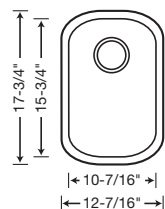

**BLANCO  
SUPREME™  
SERIES  
3/4 BOWL**

440247 Depth = 7"

**CUSTOM ACCESSORIES**

**BLANCO  
SUPREME™  
SERIES  
SINGLE BOWL**

440237 Depth = 8"

**CUSTOM ACCESSORIES**

**BLANCO  
WAVE PLUS™  
SINGLE BOWL**

440165 Depth = 6-3/4"

**CUSTOM ACCESSORIES**

LIMITED LIFETIME WARRANTY