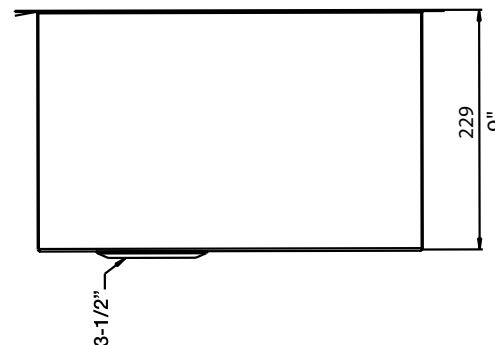

### FEATURES

- Required outside cabinet: 27"
- 18 gauge, 304 series stainless steel
- Premium 18/10 chrome/nickel content
- Satin Finish
- Rear drain placement
- Sound deadening pads

### NOMINAL DIMENSIONS

Model 519547 shown

OVERALL	CUT OUT SIZE	BOWL DEPTH	DRAIN
25" x 18"	Template provided with approximate 1/8" reveal	9"	3-1/2"

DXF cutout templates available on our website.