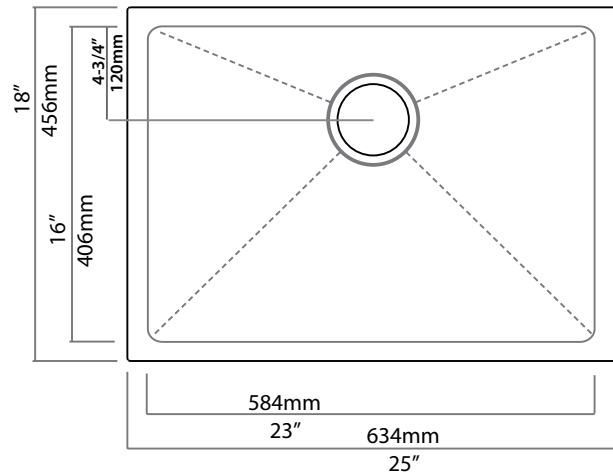

### NOMINAL DIMENSIONS

Model 519547 shown

OVERALL	CUT OUT SIZE	BOWL DEPTH	DRAIN
25" x 18"	Template provided with approximate 1/8" reveal	9"	3-1/2"

DXF cutout templates available on our website.