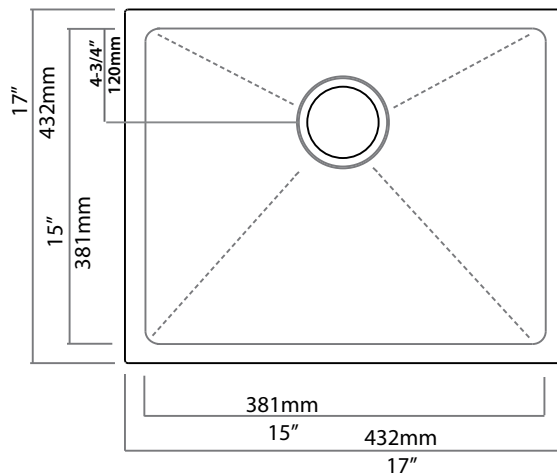

FEATURED MODEL

519545 R15 Bar Bowl, 8" bowl depth

FEATURES

- Required outside cabinet: 21"
- 18 gauge, 304 series stainless steel
- Premium 18/10 chrome/nickel content
- Satin Finish
- Rear drain placement
- Sound deadening pads

JOB INFORMATION

Job Name: _____

Contact: _____

Date Specified: _____

Specifier: _____

Contractor: _____

NOMINAL DIMENSIONS

Model 519545 shown

OVERALL	CUT OUT SIZE	BOWL DEPTH	DRAIN
17" x 17"	Template provided with approximate 1/8" reveal	8"	3-1/2"

DXF cutout templates available on our website.

BLANCO AMERICA

800.451.5782

www.blancoamerica.com

© 2013 BLANCO AMERICA