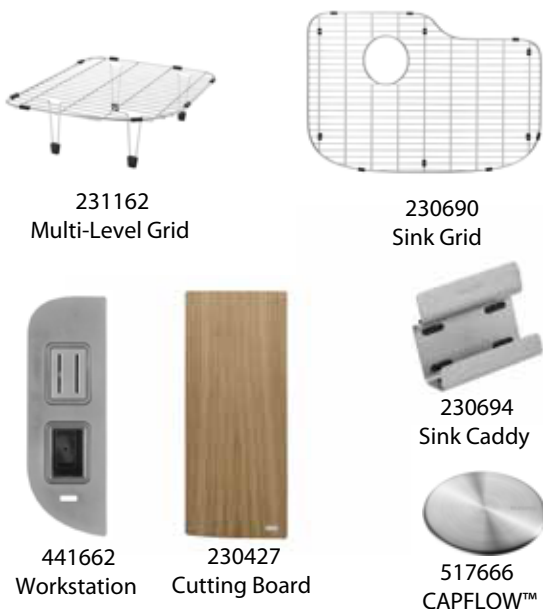

FEATURED MODEL

441588 XL Single Bowl Only, 9" bowl depth

FEATURES

- Required outside cabinet: 33"
- Maximum size and utility
- 18 gauge, 304 series stainless steel
- Premium 18/10 chrome/nickel content
- Satin Polished Finish
- Rear drain placement
- Sound deadening pads

ACCESSORY KITS

- 441641** Kit #1 Organized
• Includes: Bowl, Stainless Steel Sink Grid & Sink Caddy
- 441643** Kit #2 Safety
• Includes: Bowl, Stainless Steel Sink Grid & Workstation
- 441642** Kit #3 Prep
• Includes: Bowl, Cutting Board & Sink Caddy
- 441644** Kit #4 Culinary
• Includes: Bowl, Cutting Board & Workstation
- 441644** Kit #5 Multi-Level
• Includes: Includes: Bowl, Sink Grid & Multi-Level Grid

ONE™ À LA CARTE ACCESSORIES

- Stainless Steel Sink Grid: 230690
Stainless Steel Multi-Level Grid: 231162
Magnetic Sink Caddy: 230694
Ash Ultra Thin Cutting Board: 230427
Workstation: 441662
CAPFLOW™ Drain Cover: 517666

NOMINAL DIMENSIONS

Model 441588 shown

OVERALL	CUT OUT SIZE	BOWL DEPTH	DRAIN
30" x 20"	Template provided with approximate 1/8" reveal	9"	3-1/2"

DXF cutout templates available on our website.

CODE/STANDARDS COMPLIANCE