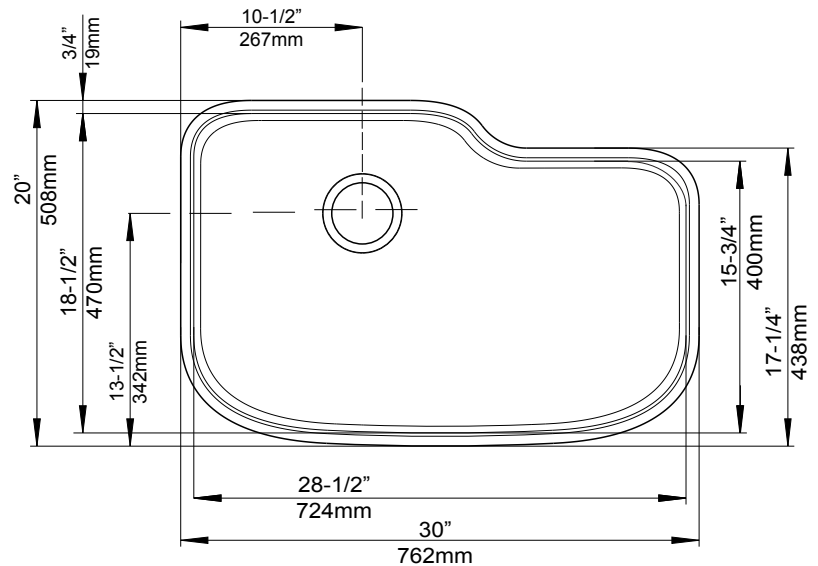

FEATURED MODEL

441588 XL Single Bowl Only, 9" bowl depth

FEATURES

- Required outside cabinet: 33"
- Maximum size and utility
- 18 gauge, 304 series stainless steel
- Premium 18/10 chrome/nickel content
- Satin Polished Finish
- Rear drain placement
- Sound deadening pads

NOMINAL DIMENSIONS

Model 441588 shown

OVERALL	CUT OUT SIZE	BOWL DEPTH	DRAIN
30" x 20"	Template provided with approximate 1/8" reveal	9"	3-1/2"

DXF cutout templates available on our website.

CODE/STANDARDS COMPLIANCE