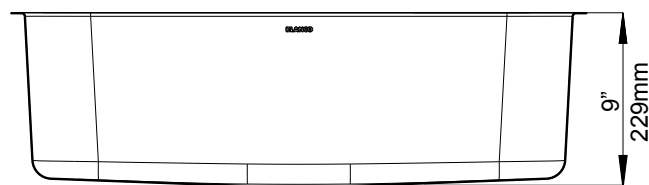

### FEATURES

- Required outside cabinet: 33"
- Maximum size and utility
- 18 gauge, 304 series stainless steel
- Premium 18/10 chrome/nickel content
- Satin Polished Finish
- Rear drain placement
- Sound deadening pads

### NOMINAL DIMENSIONS

Model 441586 shown

OVERALL	CUT OUT SIZE	BOWL DEPTH	DRAIN
30" x 18"	Template provided with approximate 1/8" reveal	9"	3-1/2"

DXF cutout templates available on our website.