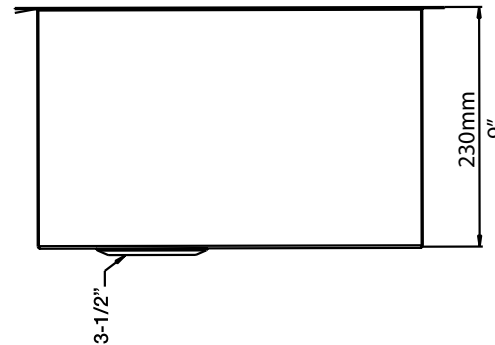

JOB INFORMATION

Job Name: _____

Contact: _____

Date Specified: _____

Specifier: _____

Contractor: _____

BLANCO AMERICA

800.451.5782

www.blancoamerica.com

© 2013 BLANCO AMERICA

7/13

SPEC-003