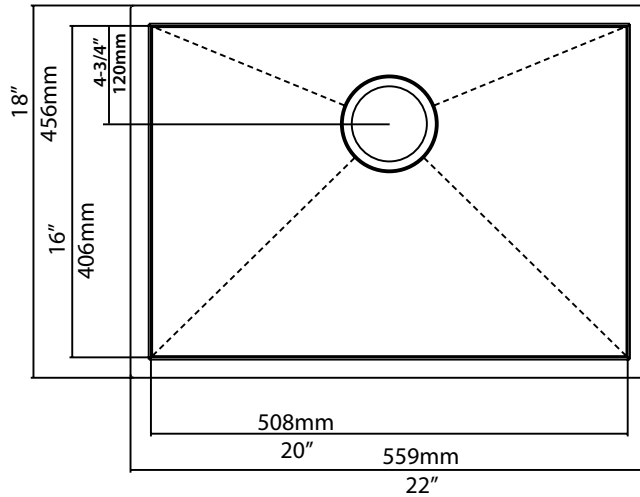

WARRANTY

Blanco America's Stainless Steel sinks feature a LIMITED LIFETIME WARRANTY to be free of all manufacturing defects under normal use. See our complete warranty for details.

While Blanco America endeavors to provide accurate information, all dimensions are nominal, cannot be guaranteed, and are subject to change or cancellation. Blanco America assumes no responsibility for use of superseded or voided specifications.