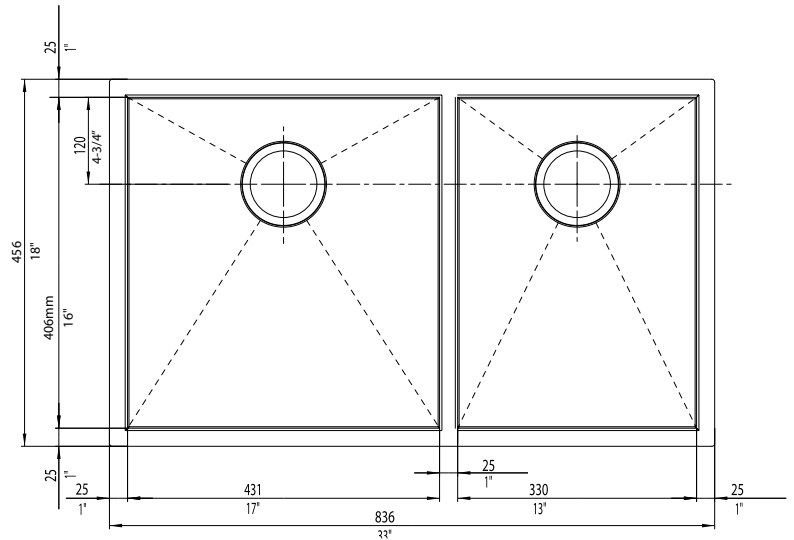

FEATURED MODEL

518169 1-3/4 Bowl, 9" bowl depths

FEATURES

- Required outside cabinet: 36"
- 18 gauge, 304 series stainless steel
- Premium 18/10 chrome/nickel content
- Satin Finish
- Rear drain placement
- New design allows for easy installation in standard 25" countertop
- Sound deadening pads

JOB INFORMATION

Job Name: _____

Contact: _____

Date Specified: _____

Specifier: _____

Contractor: _____

NOMINAL DIMENSIONS

Model 518169 shown

OVERALL	CUT OUT SIZE	BOWL DEPTHS		DRAIN
		LEFT	RIGHT	
33" x 18"	Template provided with approximate 1/8" reveal	9"	9"	3-1/2"

DXF cutout templates available on our website.

BLANCO AMERICA

800.451.5782

www.blancoamerica.com