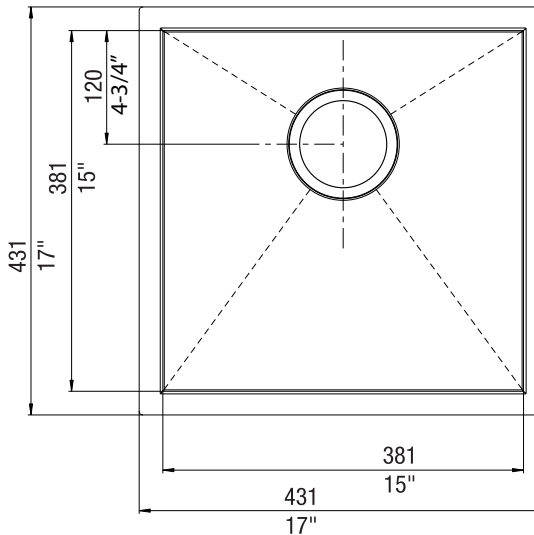

### FEATURED MODEL

518168 Bar Bowl, 8" bowl depth

### NOMINAL DIMENSIONS

Model 518168 shown

OVERALL	CUT OUT SIZE	BOWL DEPTH	DRAIN
17" x 17"	Template provided with approximate 1/8" reveal	8"	3-1/2"

DXF cutout templates available on our website.