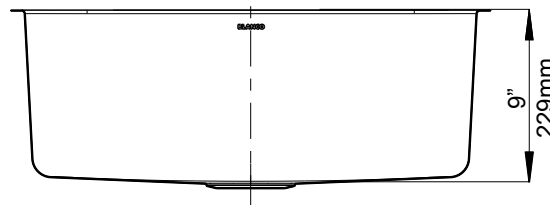

### FEATURES

- Required outside cabinet: 27"
- Maximum size and utility
- 18 gauge, 304 series stainless steel
- Premium 18/10 chrome/nickel content
- Satin Polished Finish
- Rear drain placement
- Sound deadening pads

### NOMINAL DIMENSIONS

Model 441587 shown

OVERALL	CUT OUT SIZE	BOWL DEPTH	DRAIN
25"x 18"	Template provided with approximate 1/8" reveal	9"	3-1/2"

DXF cutout templates available on our website.