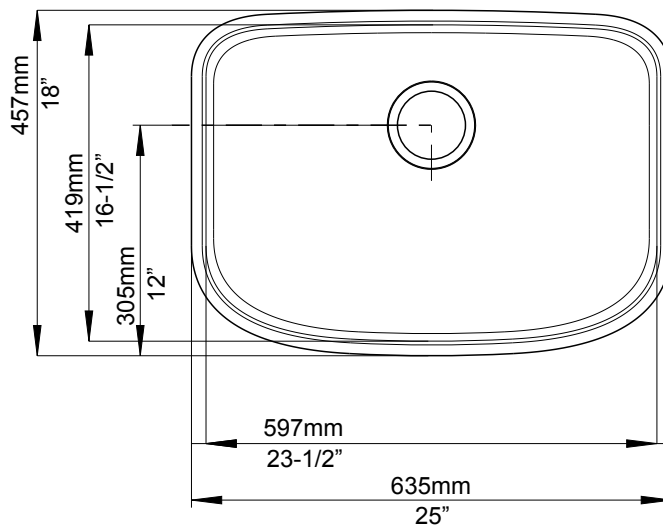

### FEATURES

- Required outside cabinet: 27"
- Maximum size and utility
- 18 gauge, 304 series stainless steel
- Premium 18/10 chrome/nickel content
- Satin Polished Finish
- Rear drain placement
- Sound deadening pads

### NOMINAL DIMENSIONS

Model 441587 shown

OVERALL	CUT OUT SIZE	BOWL DEPTH	DRAIN
25"x 18"	Template provided with approximate 1/8" reveal	9"	3-1/2"

DXF cutout templates available on our website.