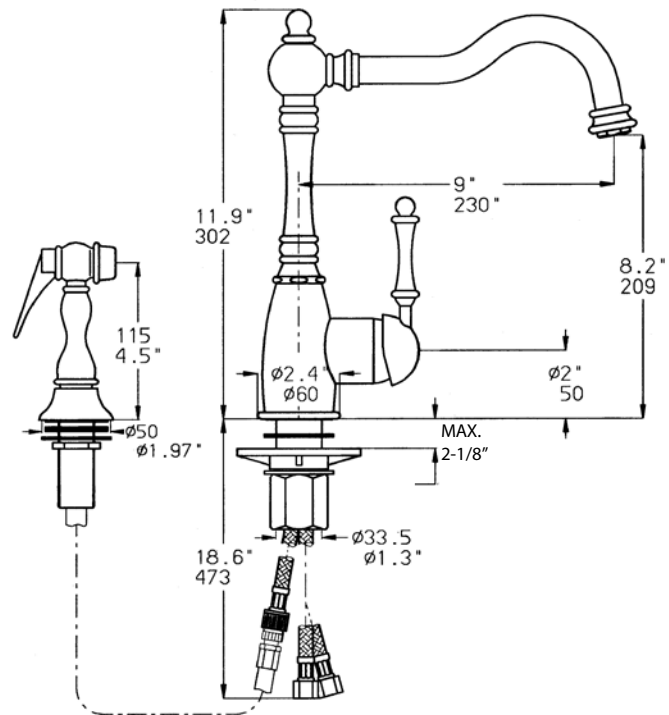

FEATURED MODEL

440685 Side Spray, SATIN NICKEL

ADDITIONAL MODELS

440686 Side Spray, CHROME

441189 Side Spray, CAFE BROWN

FEATURES

- Solid brass body and all metal side spray
- Ceramic disk cartridge
- Extra long supply lines
- 2.2 GPM flow rate
- Installation in a 1-3/8" hole
- Color coded hot and cold supply lines
- 360 degree spout swivel
- 2-1/8" maximum deck thickness

JOB INFORMATION

Job Name: _____

Contact: _____

Date Specified: _____

Specifier: _____

Contractor: _____

Model 440685 shown

NOMINAL DIMENSIONS

REACH	SPOUT HEIGHT	FAUCET HEIGHT
9"	8-1/4"	12"

See next page for exploded parts drawing and parts list.

BLANCO AMERICA

800.451.5782

www.blancoamerica.com

© 2013 BLANCO AMERICA

7/13

SPEC-003

Old Model #: 157-052-ST

REPAIR PART GUIDE

Num.	Description	Part #
1	Handle - Satin Nickel	
1.1	Handle - Screw	
2	Cartridge Cap	
3	Cartridge Lock Nut	
4	Cartridge	440768
5	Diverter Tool for Diverter	440765 440753
6	O-ring set	
7	Spout screw	
8	Mounting nut assembly	
9	Aerator set	440766
10	Side spray - Satin Nickel	440742
10.1	Fiber washer	
10.2	Side spray base - Satin Nickel	440017