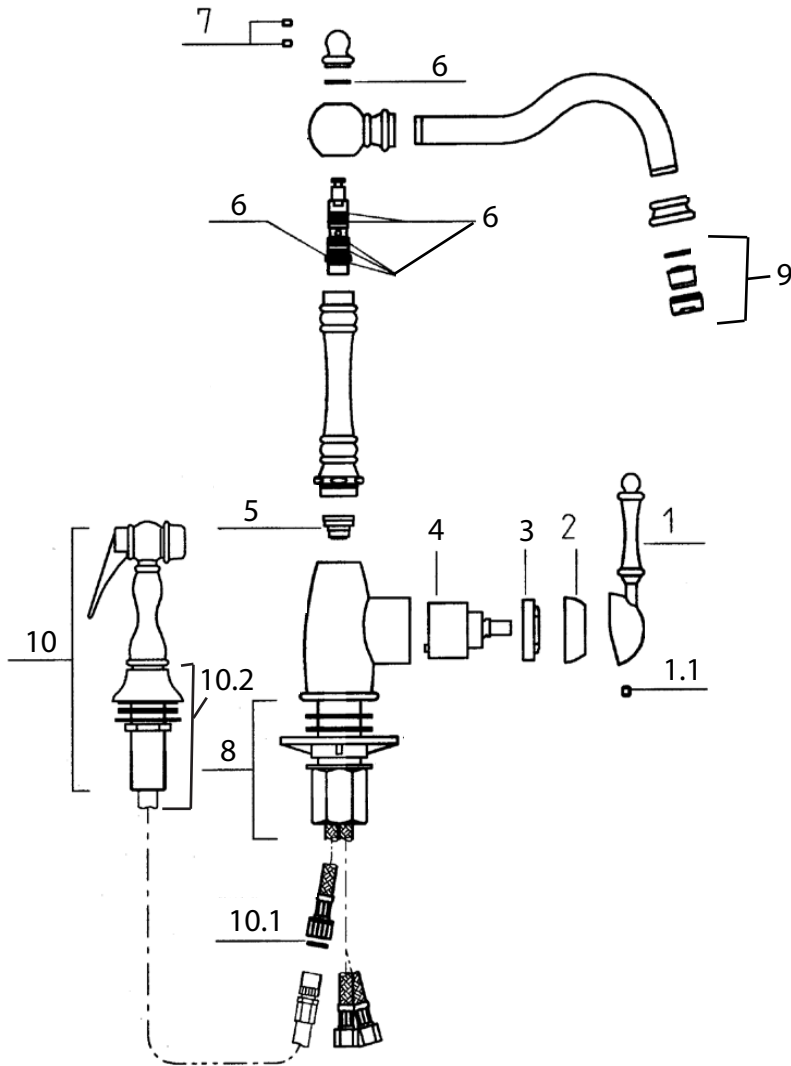

FEATURED MODEL

440685 Side Spray, SATIN NICKEL

ADDITIONAL MODELS

440686 Side Spray, CHROME

441189 Side Spray, CAFE BROWN

FEATURES

- Solid brass body and all metal side spray
- Ceramic disk cartridge
- Extra long supply lines
- 2.2 GPM flow rate
- Installation in a 1-3/8" hole
- Color coded hot and cold supply lines
- 360 degree spout swivel
- 2-1/8" maximum deck thickness

JOB INFORMATION

Job Name: _____

Contact: _____

Date Specified: _____

Specifier: _____

Contractor: _____

Model 440685 shown

NOMINAL DIMENSIONS

REACH	SPOUT HEIGHT	FAUCET HEIGHT
9"	8-1/4"	12"

See next page for exploded parts drawing and parts list.

BLANCO AMERICA

800.451.5782

www.blancoamerica.com

© 2013 BLANCO AMERICA

7/13

SPEC-003

Old Model #: 157-052-ST

REPAIR PART GUIDE

Num.	Description	Part #
1	Handle - Satin Nickel	
1.1	Handle - Screw	
2	Cartridge Cap	
3	Cartridge Lock Nut	
4	Cartridge	440768
5	Diverter Tool for Diverter	440765 440753
6	O-ring set	
7	Spout screw	
8	Mounting nut assembly	
9	Aerator set	440766
10	Side spray - Satin Nickel	440742
10.1	Fiber washer	
10.2	Side spray base - Satin Nickel	440017