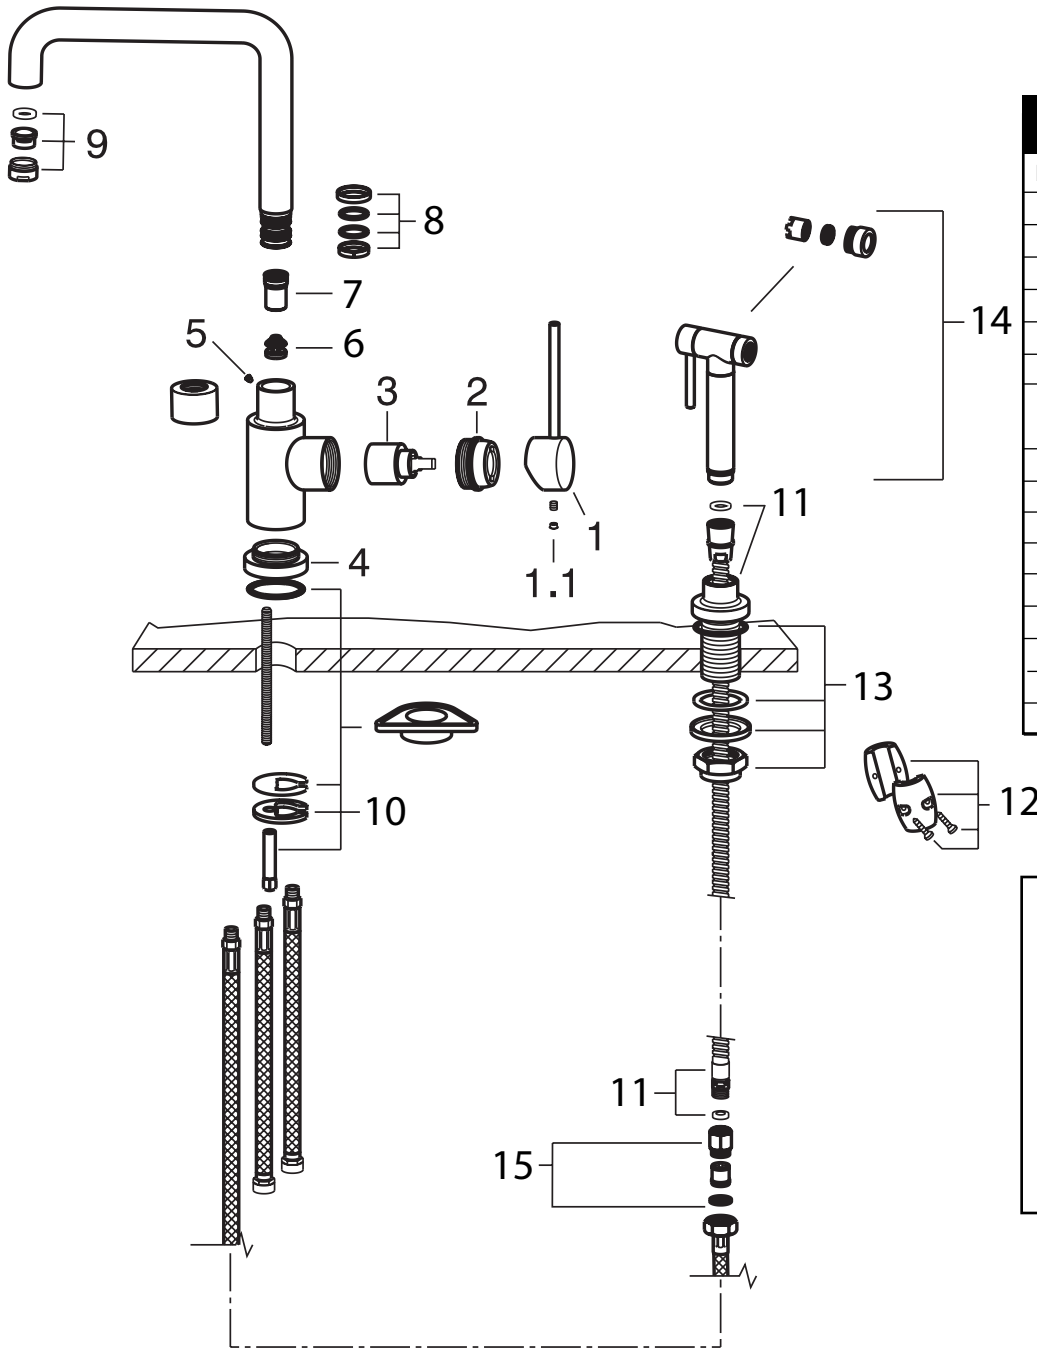

Old Model #: 157-096-CR

REPAIR PART GUIDE		
Num.	Description	Part #
1	Handle - Chrome	440895
1.1	Handle - Screw and Cap	440889
2	Cartridge Lock Nut	
3	Cartridge	440877
4	Base - Chrome	
5	Body set screw	
6	Diverter Tool for Diverter	440881 440873
7	Brass bushing	
8	Spout - Ring set	
9	Aerator kit	
10	Mounting assembly	
11	Spray hose	440878
12	Weight	
13	Side spray - mounting hardware	
14	Side spray - Chrome	440883
15	Check valve assembly	