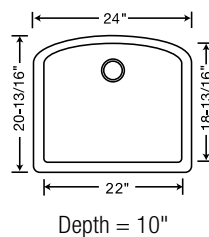

**TRUE
UNDERMOUNT
DESIGN**

440174 Anthracite

CUSTOM ACCESSORIES

221000
Stainless Steel
Grid

440492
Stainless Steel
Colander

440231
Cutting Board
Fits Drop-In
Sink Only

The BLANCO DIAMOND™ dual deck is ideal for both drop-in or undermount installations!