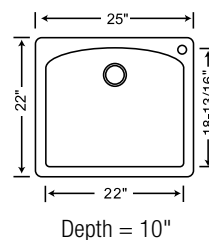

**BLANCO DIAMOND™
SINGLE BOWL**

80% ROCK HARD GRANITE

Color is an expression of your style and the ultra-durable surface of our single bowl sink is a reflection of our unsurpassed quality. This design makes a wonderful addition to your island, butler's pantry or as a complementary second sink. Shown with BLANCO TORINO™ kitchen faucet in polished chrome.

**TRUE
UNDERMOUNT
DESIGN**

CUSTOM ACCESSORIES

The BLANCO DIAMOND™ dual deck is ideal for both drop-in or undermount installations!

**DUAL DECK
DESIGN**