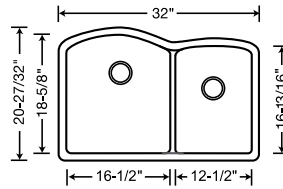

TRUE UNDERMOUNT DESIGN

441284 Truffle

Depth = 9-1/2"/8"

CUSTOM ACCESSORIES

220998
Stainless Steel
Grid

220999
Stainless Steel
Grid

440492
Stainless Steel
Colander

440228
Cutting Board
Fits Drop-In
Sink Only

DUAL DECK DESIGN

441216 Biscotti

Depth = 9-1/2"/8"

440216
White

440217
Biscuit

441216
Biscotti

440213
Café Brown

441283
Truffle