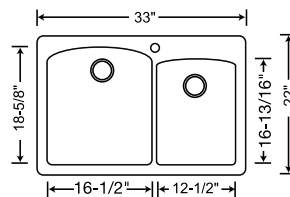

TRUE UNDERMOUNT DESIGN

441284 Truffle

Depth = 9-1/2"/8"

CUSTOM ACCESSORIES

220998
Stainless Steel
Grid

220999
Stainless Steel
Grid

440492
Stainless Steel
Colander

440228
Cutting Board
Fits Drop-In
Sink Only

DUAL DECK DESIGN

441216 Biscotti

Depth = 9-1/2"/8"

440216
White

440217
Biscuit

441216
Biscotti

440213
Café Brown

441283
Truffle