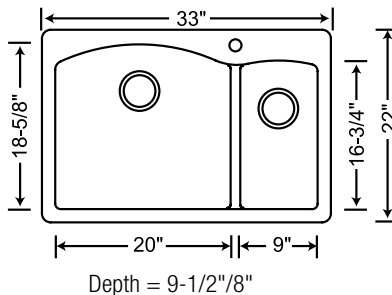

CUSTOM ACCESSORIES

The BLANCO DIAMOND™ dual deck is ideal for both drop-in or undermount installations!

NEW

LIMITED LIFETIME WARRANTY