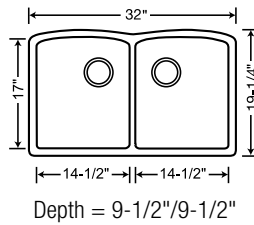

CUSTOM ACCESSORIES