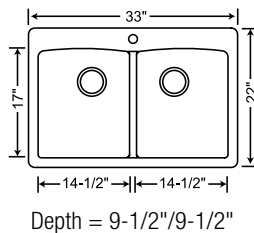

**BLANCO DIAMOND™
EQUAL DOUBLE BOWL**

80% ROCK HARD GRANITE

A classic style designed for the hardworking kitchen, this stylish double bowl fits into any décor. Shown with BLANCO GRACE™ II pull-out kitchen faucet in satin nickel.

**TRUE
UNDERMOUNT
DESIGN**

CUSTOM ACCESSORIES

**DUAL DECK
DESIGN**

The BLANCO DIAMOND™ dual deck is ideal for both drop-in or undermount installations!