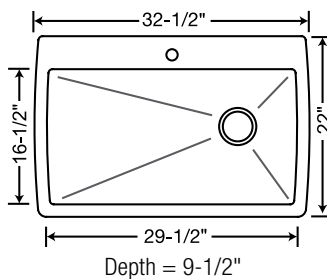

CUSTOM ACCESSORIES

NEW