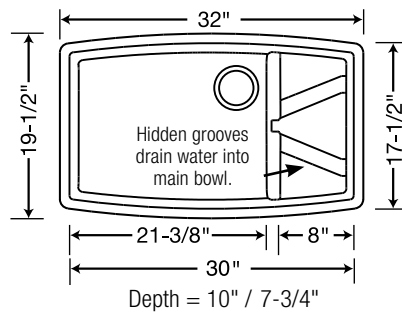

CUSTOM ACCESSORIES