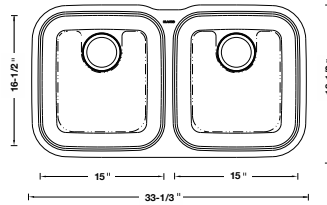

**EQUAL DOUBLE  
BOWL**

441020 Depth = 8" / 8"

**CUSTOM ACCESSORY**

515296  
Stainless  
Steel Grid

**SUPER  
SINGLE BOWL**

441024 Depth = 9"

**CUSTOM ACCESSORY**

515301  
Stainless  
Steel Grid

**SINGLE  
ADA BOWL**

**NEW** 441529 Depth = 9 1/2"

LIMITED LIFETIME WARRANTY