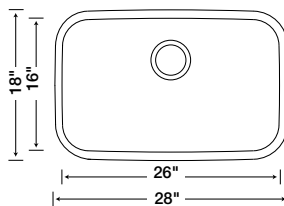

**EQUAL DOUBLE  
BOWL**

441020 Depth = 8" / 8"

**CUSTOM ACCESSORY**

515296  
Stainless  
Steel Grid

**SUPER  
SINGLE BOWL**

441024 Depth = 9"

**CUSTOM ACCESSORY**

515301  
Stainless  
Steel Grid

**SINGLE  
ADA BOWL**

**NEW** 441529 Depth = 9 1/2"

LIMITED LIFETIME WARRANTY