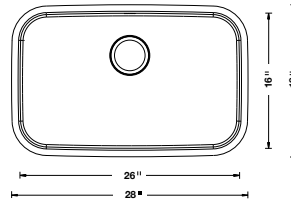

**EQUAL DOUBLE  
BOWL**

441020 Depth = 8" / 8"

**CUSTOM ACCESSORY**

515296  
Stainless  
Steel Grid

**SUPER  
SINGLE BOWL**

441024 Depth = 9"

**CUSTOM ACCESSORY**

515301  
Stainless  
Steel Grid

**SINGLE  
ADA BOWL**

**NEW** 441529 Depth = 9 1/2"

LIMITED LIFETIME WARRANTY