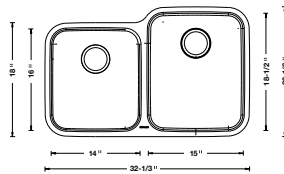

1-3/4 BOWL

441023 Depth = 9"/7"

CUSTOM ACCESSORIES

515300
Stainless
Steel Grid

515297
Stainless
Steel Grid

**1-3/4 BOWL
REVERSE**

441261 Depth = 7"/9"

1.6 BOWL

441022 Depth = 9"/7"

CUSTOM ACCESSORY

515298
Stainless
Steel Grid

**1.6 BOWL
REVERSE**

441262 Depth = 7"/9"

LIMITED LIFETIME WARRANTY