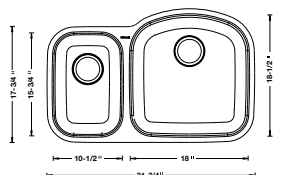

1-3/4 BOWL

441023 Depth = 9"/7"

CUSTOM ACCESSORIES

515300
Stainless
Steel Grid

515297
Stainless
Steel Grid

**1-3/4 BOWL
REVERSE**

441261 Depth = 7"/9"

1.6 BOWL

441022 Depth = 9"/7"

CUSTOM ACCESSORY

515298
Stainless
Steel Grid

**1.6 BOWL
REVERSE**

441262 Depth = 7"/9"

LIMITED LIFETIME WARRANTY