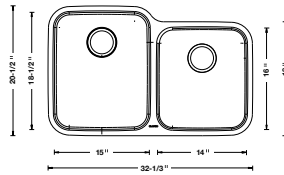

**BLANCO STELLAR
UNDERMOUNTS**

18 GAUGE • 304 SERIES • 18/10 CHROME-NICKEL

Classic styling and fine craftsmanship at an attainable price. With a Refined Brushed Finish, our most popular shapes have been designed to fit a variety of applications and cabinet sizes. Shown with BLANCO GRACE™ kitchen faucet with side spray in polished chrome.

1-3/4 BOWL

441023 Depth = 9"/7"

CUSTOM ACCESSORIES

515300
Stainless
Steel Grid

515297
Stainless
Steel Grid

**1-3/4 BOWL
REVERSE**

441261 Depth = 7"/9"

1.6 BOWL

441022 Depth = 9"/7"

CUSTOM ACCESSORY

515298
Stainless
Steel Grid

**1.6 BOWL
REVERSE**

441262 Depth = 7"/9"

LIMITED LIFETIME WARRANTY