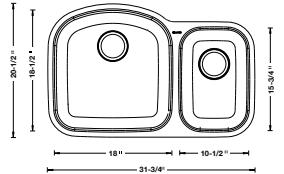

1-3/4 BOWL

441023 Depth = 9"/7"

CUSTOM ACCESSORIES

515300
Stainless
Steel Grid

515297
Stainless
Steel Grid

**1-3/4 BOWL
REVERSE**

441261 Depth = 7"/9"

1.6 BOWL

441022 Depth = 9"/7"

CUSTOM ACCESSORY

515298
Stainless
Steel Grid

**1.6 BOWL
REVERSE**

441262 Depth = 7"/9"

LIMITED LIFETIME WARRANTY