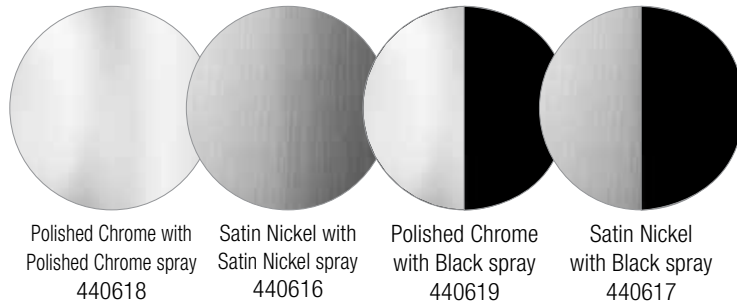

**BLANCO NAPA™ WITH
PULL-OUT SPRAY**

Who said functional had to be boring? Featuring an 11" spout height for ease of working around the sink and counter area. This faucet also features a ceramic disc cartridge and limited lifetime warranty. **Available in a 20% water saving CALGreen model.**

	Polished Chrome	Stainless Steel
Standard	441510	441511
CALGreen Model	441512	441513
Reach	9-1/2"	
Spout Height	11"	
Faucet Height	13-1/2"	

See matching Soap/Lotion Dispensers on pages 130 & 131.
See matching Air Gaps on page 132.

**BLANCO RADOS™ WITH
PULL-DOWN SPRAY**

Beauty meets functionality in this contemporary faucet. Choose from a variety of finishes for the faucet and the spray, each designed with a solid brass body and flexible pull-down spray hose.

Reach	10"
Spout Height	8-1/2"
Faucet Height	15"

See matching Soap/Lotion Dispensers on pages 130 & 131.
See matching Air Gaps on page 132.

- Solid brass body
- Ceramic disc cartridge
- 2.2 GPM flow rate
- Color-coded hot & cold supply lines
- Reversible mounting hardware adapts to thick or thin mounting surfaces (kitchen faucet only)