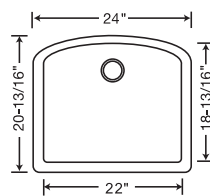

**TRUE
UNDERMOUNT
DESIGN**

440174 Anthracite

Depth = 10"

221000
Stainless
Steel Grid

440492
Stainless Steel
Colander

440231
Cutting
Board

- 440175
White
- 440176
Biscuit
- 440174
Anthracite
- 440173
Metallic Gray
- 440172
Café Brown
- 441220
Biscotti