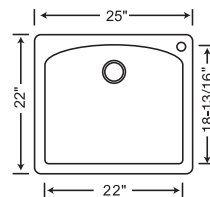

**BLANCO DIAMOND™
SINGLE BOWL**

80% ROCK HARD GRANITE

Color is an expression of your style and the ultra-durable surface of our single bowl sink is a reflection of our unsurpassed quality. This design makes a wonderful addition to your island, butler's pantry or as a complementary second sink. Shown with BLANCO TORINO™ kitchen faucet in polished chrome.

**TRUE
UNDERMOUNT
DESIGN**

- 440175
  White
- 440176
  Biscuit
- 440174
  Anthracite
- 440173
  Metallic Gray
- 440172
  Café Brown
- 441220
  Biscotti

**DUAL DECK
DESIGN**

Depth = 10"

CUSTOM ACCESSORIES

- 440211
  White
- 440212
  Biscuit
- 440210
  Anthracite
- 440209
  Metallic Gray
- 440208
  Café Brown
- 441215
  Biscotti

**BLANCO DIAMOND™
SUPER SINGLE
BOWL**

80% ROCK HARD GRANITE

Designed to withstand extreme conditions, this roomy sink combines the best of beauty and performance. Now available in six classic colors, including our new biscotti. Shown with BLANCO TORINO™ kitchen faucet in polished chrome.

CUSTOM ACCESSORIES

- 440195
  White
- 440196
  Biscuit
- 440194
  Anthracite
- 440193
  Metallic Gray
- 440192
  Café Brown
- 441214
  Biscotti

The BLANCO DIAMOND™ dual deck is ideal for both drop-in and undermount installations!