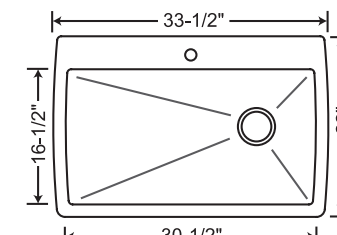

Depth = 9-1/2"

CUSTOM ACCESSORIES

- 440195
  White
- 440196
  Biscuit
- 440194
  Anthracite
- 440193
  Metallic Gray
- 440192
  Café Brown
- 441214
  Biscotti

The BLANCO DIAMOND™ dual deck is ideal for both drop-in and undermount installations!