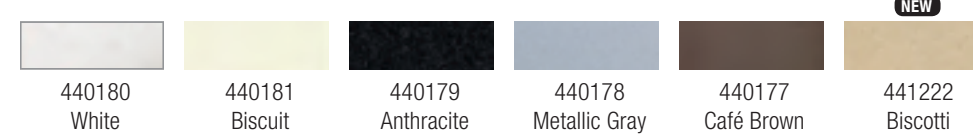

DUAL DECK DESIGN