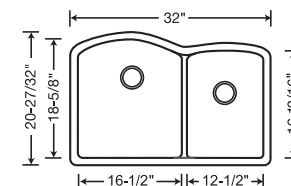

The BLANCO DIAMOND™ dual deck is ideal for both drop-in and undermount installations!

TRUE UNDERMOUNT DESIGN