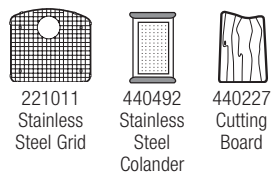

**BLANCO DIAMOND™
1-1/2 BOWL**

80% ROCK HARD GRANITE

The beauty of our colorful 1-1/2 bowl design is only enhanced by its incredible durability. Heat-resistant, scratch-resistant and created to reflect the natural look of stone, this is one sink you have to see and feel to believe. Shown with BLANCO PURUS I™ kitchen faucet in polished chrome.

CUSTOM ACCESSORIES

The BLANCO DIAMOND™ dual deck is ideal for both drop-in and undermount installations!

TRUE UNDERMOUNT DESIGN

220998
Stainless Steel Grid

220999
Stainless Steel Grid

440492
Stainless Steel Colander