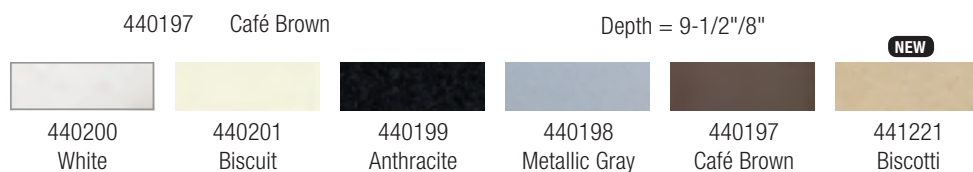

**BLANCO DIAMOND™
1-1/2 BOWL**

80% ROCK HARD GRANITE

The beauty of our colorful 1-1/2 bowl design is only enhanced by its incredible durability. Heat-resistant, scratch-resistant and created to reflect the natural look of stone, this is one sink you have to see and feel to believe. Shown with BLANCO PURUS I™ kitchen faucet in polished chrome.

**BLANCO DIAMOND™
1-3/4 BOWL**

80% ROCK HARD GRANITE

Name the shape. Name the application. The DIAMOND collection has you covered. Every detail has been considered from the greater bowl capacity to the easy-to-clean surface, which resists scratches and stains. Shown with our new BLANCO TORINO™ kitchen faucet in biscotti.

CUSTOM ACCESSORIES

The BLANCO DIAMOND™ dual deck is ideal for both drop-in and undermount installations!

TRUE UNDERMOUNT DESIGN

220998
Stainless Steel Grid

220999
Stainless Steel Grid

440492
Stainless Steel Colander