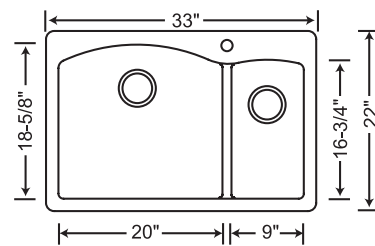

CUSTOM ACCESSORIES

The BLANCO DIAMOND™ dual deck is ideal for both drop-in and undermount installations!

TRUE UNDERMOUNT DESIGN

220998
Stainless Steel Grid

220999
Stainless Steel Grid

440492
Stainless Steel Colander