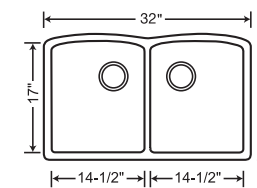

TRUE UNDERMOUNT DESIGN

440184 Anthracite

Depth = 9-1/2"/9-1/2"

440185 White 440186 Biscuit 440184 Anthracite 440183 Metallic Gray 440182 Café Brown 441223 Biscotti

221008 Stainless Steel Grid

221009 Stainless Steel Grid