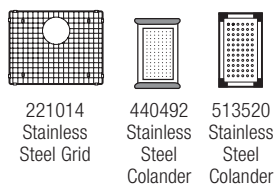

**BLANCO PRECIS™
SINGLE BOWL
UNDERMOUNTS**

80% ROCK HARD GRANITE

Experience the look and feel of natural stone in our 1-3/4 bowl style. With a crisp, angular design and durable surface that resists heat, scratches, stains and chips, it's no wonder this hard-working sink is our most popular style. Shown with BLANCO PURUS™ I kitchen faucet with side spray in polished chrome.

LARGE BOWL

440140 Anthracite

Depth = 7-1/2"

CUSTOM ACCESSORIES

440142 White 440141 Biscuit 440140 Anthracite 440139 Metallic Gray 440062 Café Brown

MEDIUM BOWL

440061 Café Brown

Depth = 7-1/2"

TRUE UNDERMOUNT DESIGN

440184 Anthracite

Depth = 9-1/2"/9-1/2"

440185 White 440186 Biscuit 440184 Anthracite 440183 Metallic Gray 440182 Café Brown 441223 Biscotti

221008 Stainless Steel Grid

221009 Stainless Steel Grid