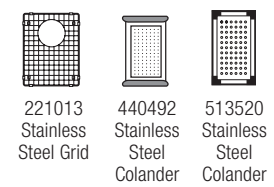

LARGE BOWL

440140 Anthracite

Depth = 7-1/2"

CUSTOM ACCESSORIES

440142 White 440141 Biscuit 440140 Anthracite 440139 Metallic Gray 440062 Café Brown

MEDIUM BOWL

440061 Café Brown

Depth = 7-1/2"

TRUE UNDERMOUNT DESIGN

440184 Anthracite

Depth = 9-1/2"/9-1/2"

440185 White 440186 Biscuit 440184 Anthracite 440183 Metallic Gray 440182 Café Brown 441223 Biscotti

221008 Stainless Steel Grid

221009 Stainless Steel Grid