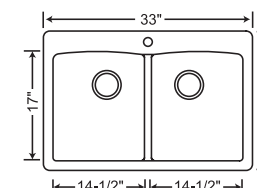

440492 Stainless Steel Colander

440229 Cutting Board

DUAL DECK DESIGN

441217 Biscotti

Depth = 9-1/2"/9-1/2"

440221 White 440222 Biscuit 440220 Anthracite 440219 Metallic Gray 440218 Café Brown 441217 Biscotti