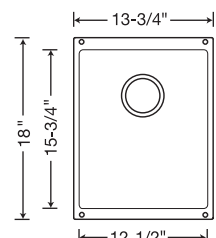

LARGE BOWL

440140 Anthracite

Depth = 7-1/2"

CUSTOM ACCESSORIES

440142 White 440141 Biscuit 440140 Anthracite 440139 Metallic Gray 440062 Café Brown

MEDIUM BOWL

440061 Café Brown

Depth = 7-1/2"