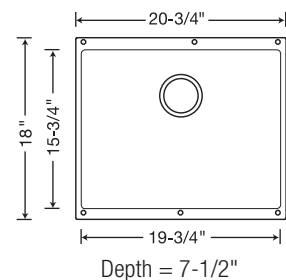

LARGE BOWL

440140 Anthracite

Depth = 7-1/2"

CUSTOM ACCESSORIES

440142 White 440141 Biscuit 440140 Anthracite 440139 Metallic Gray 440062 Café Brown

MEDIUM BOWL

440061 Café Brown

Depth = 7-1/2"