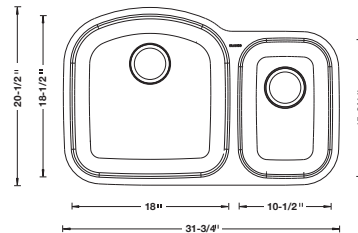

1-3/4 BOWL

441023 Depth = 9"7"

CUSTOM ACCESSORIES

**SUPER
SINGLE BOWL**

441024 Depth = 9"

CUSTOM ACCESSORY

1.6 BOWL

441022 Depth = 9"7"

CUSTOM ACCESSORY

**MEDIUM
SINGLE BOWL**

441025 Depth = 8"

CUSTOM ACCESSORY

**EQUAL
DOUBLE BOWL**

441020 Depth = 8"8"

CUSTOM ACCESSORY

BAR BOWL