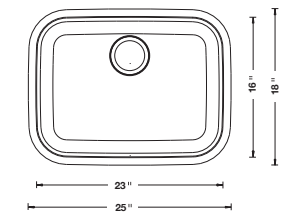

1-3/4 BOWL

441023 Depth = 9"7"

CUSTOM ACCESSORIES

**SUPER
SINGLE BOWL**

441024 Depth = 9"

CUSTOM ACCESSORY

1.6 BOWL

441022 Depth = 9"7"

CUSTOM ACCESSORY

**MEDIUM
SINGLE BOWL**

441025 Depth = 8"

CUSTOM ACCESSORY

**EQUAL
DOUBLE BOWL**

441020 Depth = 8"8"

CUSTOM ACCESSORY

BAR BOWL