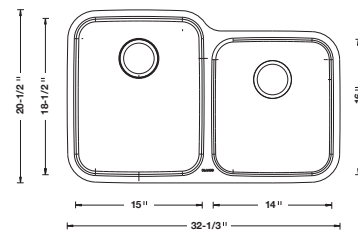

1-3/4 BOWL

441023 Depth = 9"7"

CUSTOM ACCESSORIES

**SUPER
SINGLE BOWL**

441024 Depth = 9"

CUSTOM ACCESSORY

1.6 BOWL

441022 Depth = 9"7"

CUSTOM ACCESSORY

**MEDIUM
SINGLE BOWL**

441025 Depth = 8"

CUSTOM ACCESSORY

**EQUAL
DOUBLE BOWL**

441020 Depth = 8"8"

CUSTOM ACCESSORY

BAR BOWL