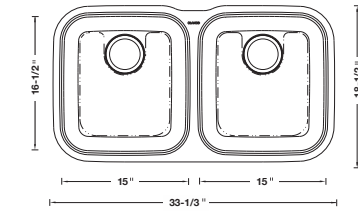

1-3/4 BOWL

441023 Depth = 9"7"

CUSTOM ACCESSORIES

**SUPER
SINGLE BOWL**

441024 Depth = 9"

CUSTOM ACCESSORY

1.6 BOWL

441022 Depth = 9"7"

CUSTOM ACCESSORY

**MEDIUM
SINGLE BOWL**

441025 Depth = 8"

CUSTOM ACCESSORY

**EQUAL
DOUBLE BOWL**

441020 Depth = 8"8"

CUSTOM ACCESSORY

BAR BOWL

441026 Depth = 6 1/2"

IAPMO Listed

LIMITED LIFETIME WARRANTY