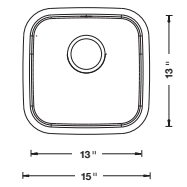

1-3/4 BOWL

441023 Depth = 9"7"

CUSTOM ACCESSORIES

**SUPER
SINGLE BOWL**

441024 Depth = 9"

CUSTOM ACCESSORY

1.6 BOWL

441022 Depth = 9"7"

CUSTOM ACCESSORY

**MEDIUM
SINGLE BOWL**

441025 Depth = 8"

CUSTOM ACCESSORY

**EQUAL
DOUBLE BOWL**

441020 Depth = 8"8"

CUSTOM ACCESSORY

BAR BOWL

441026 Depth = 6 1/2"

IAPMO Listed

LIMITED LIFETIME WARRANTY