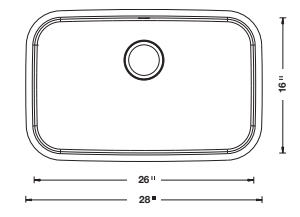

1-3/4 BOWL

441023 Depth = 9"7"

CUSTOM ACCESSORIES

**SUPER
SINGLE BOWL**

441024 Depth = 9"

CUSTOM ACCESSORY

1.6 BOWL

441022 Depth = 9"7"

CUSTOM ACCESSORY

**MEDIUM
SINGLE BOWL**

441025 Depth = 8"

CUSTOM ACCESSORY

**EQUAL
DOUBLE BOWL**

441020 Depth = 8"8"

CUSTOM ACCESSORY

BAR BOWL